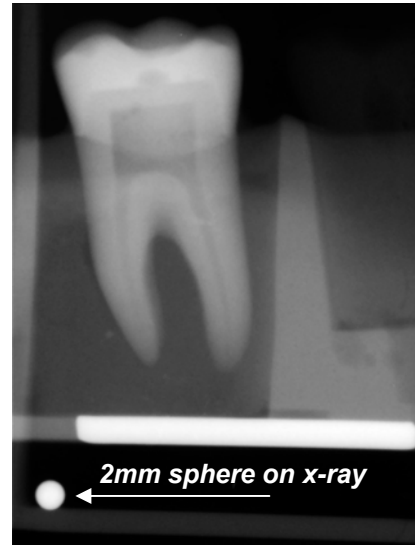

Fast and Clear Radiographs with the Opti-X™

Opti-X
w/sphere

- *2mm sphere, if required by licensing board, must be visible on all digital x-rays.*
- *Saves you considerable time taking required angles as opposed to taping 2mm sphere and using sticky wax (MD view)*
- *Opti-X is included free in each ModuPRO Endo kit*
- *More time to perform your endo procedures*
- *Predictable results each time*